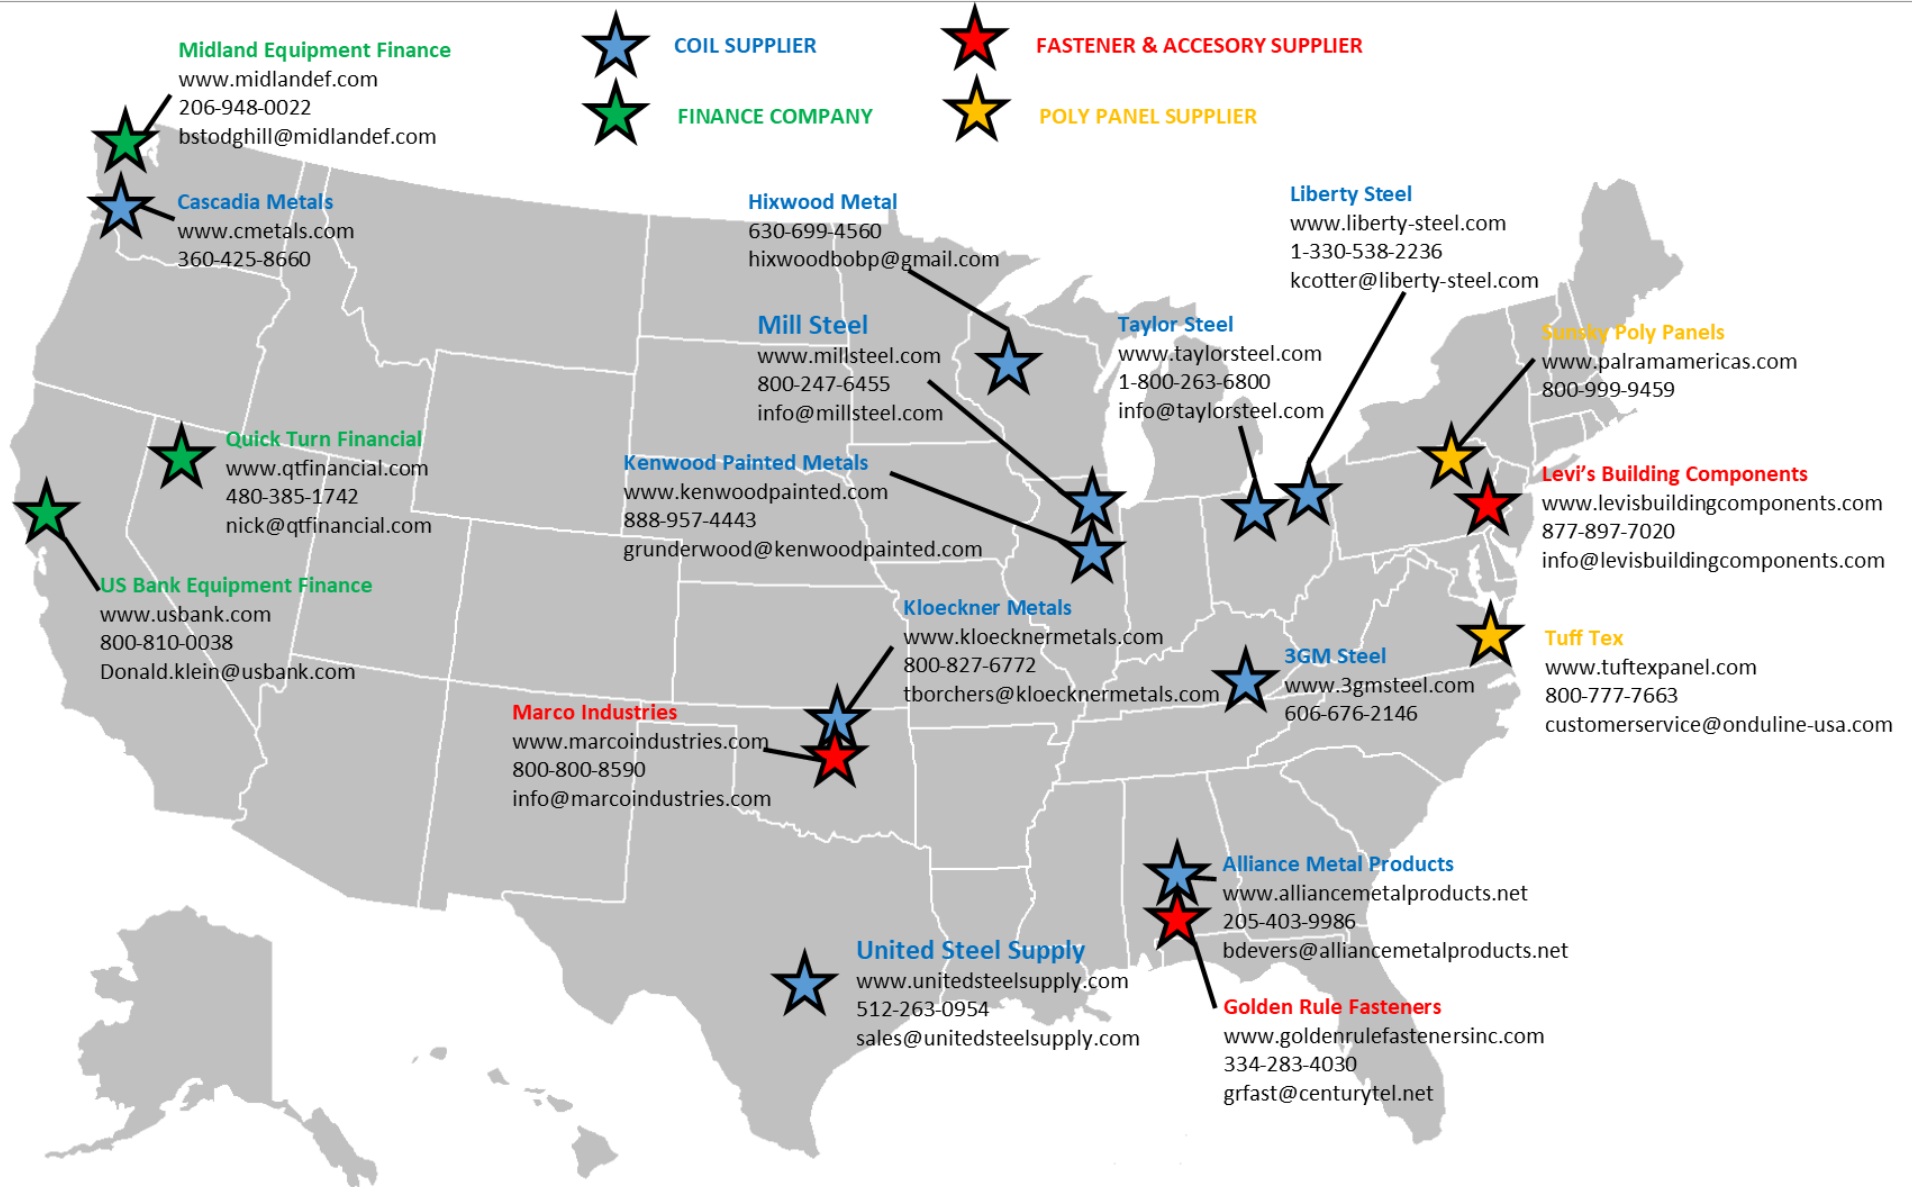

INDUSTRY CONTACTS

4511 N Freya St, Spokane WA 99217

www.mrsrollform.com

1-888-284-6794

These are the corporate office locations, most companies have distribution networks across the United States and salesmen in your area.